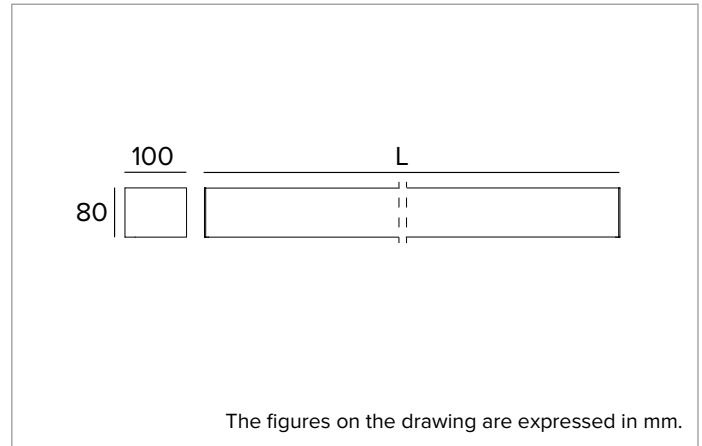

T026BY830ELPW | LOGICO EASY Stand Alone 100 - UGR19

Linear stand alone LED fixture for ceiling mounted or suspension installation. Emergency version

		3000K	H(m)	D(m)	Emax(lx)	
		Ra80		88°		
Fixture Power	69W	1	1.94	1943		
Source Flux	7146lm	2	3.88	486		
Fixture Flux	7146lm	3	5.83	216		
Efficacy	104lm/W	4	7.77	121		
G0301	I _{max} =272cd/klm	I _{max}	1944cd	5	9.71	78